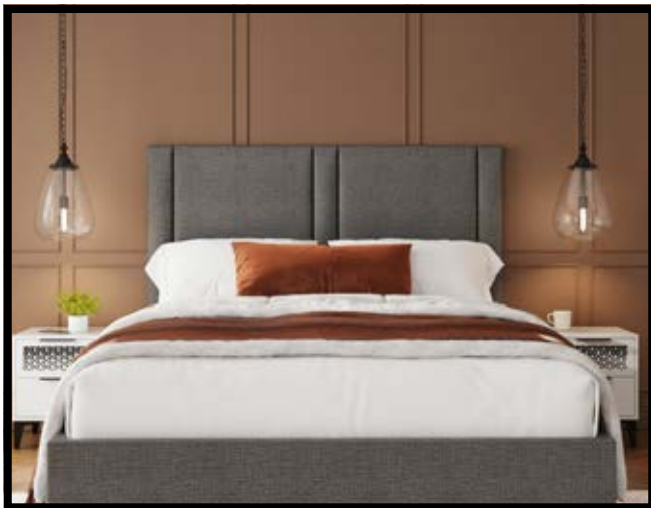

Mix. Match. Create.

FROM THE  FAMILY

Choose your style

Penny

Grace

Hazel

Sadie

Chloe

Daisy

Customise Your Sleep

Bed Size

3ft, 4ft, 4ft6, 5ft & 6ft available

Headboard Size

Choose a 50" or 60" headboard

Add a Footend?

Match your headboard style